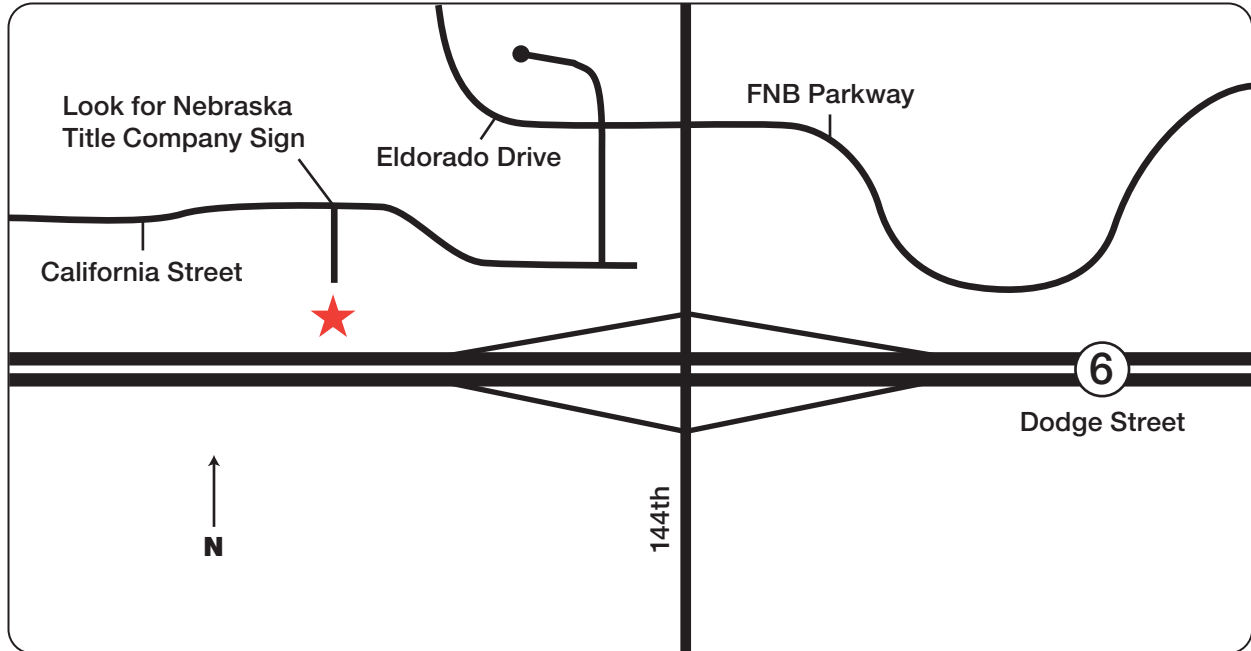

Office Map

Treetop Ventures

14680 West Dodge Road, Suite 2
Omaha, Nebraska 68154